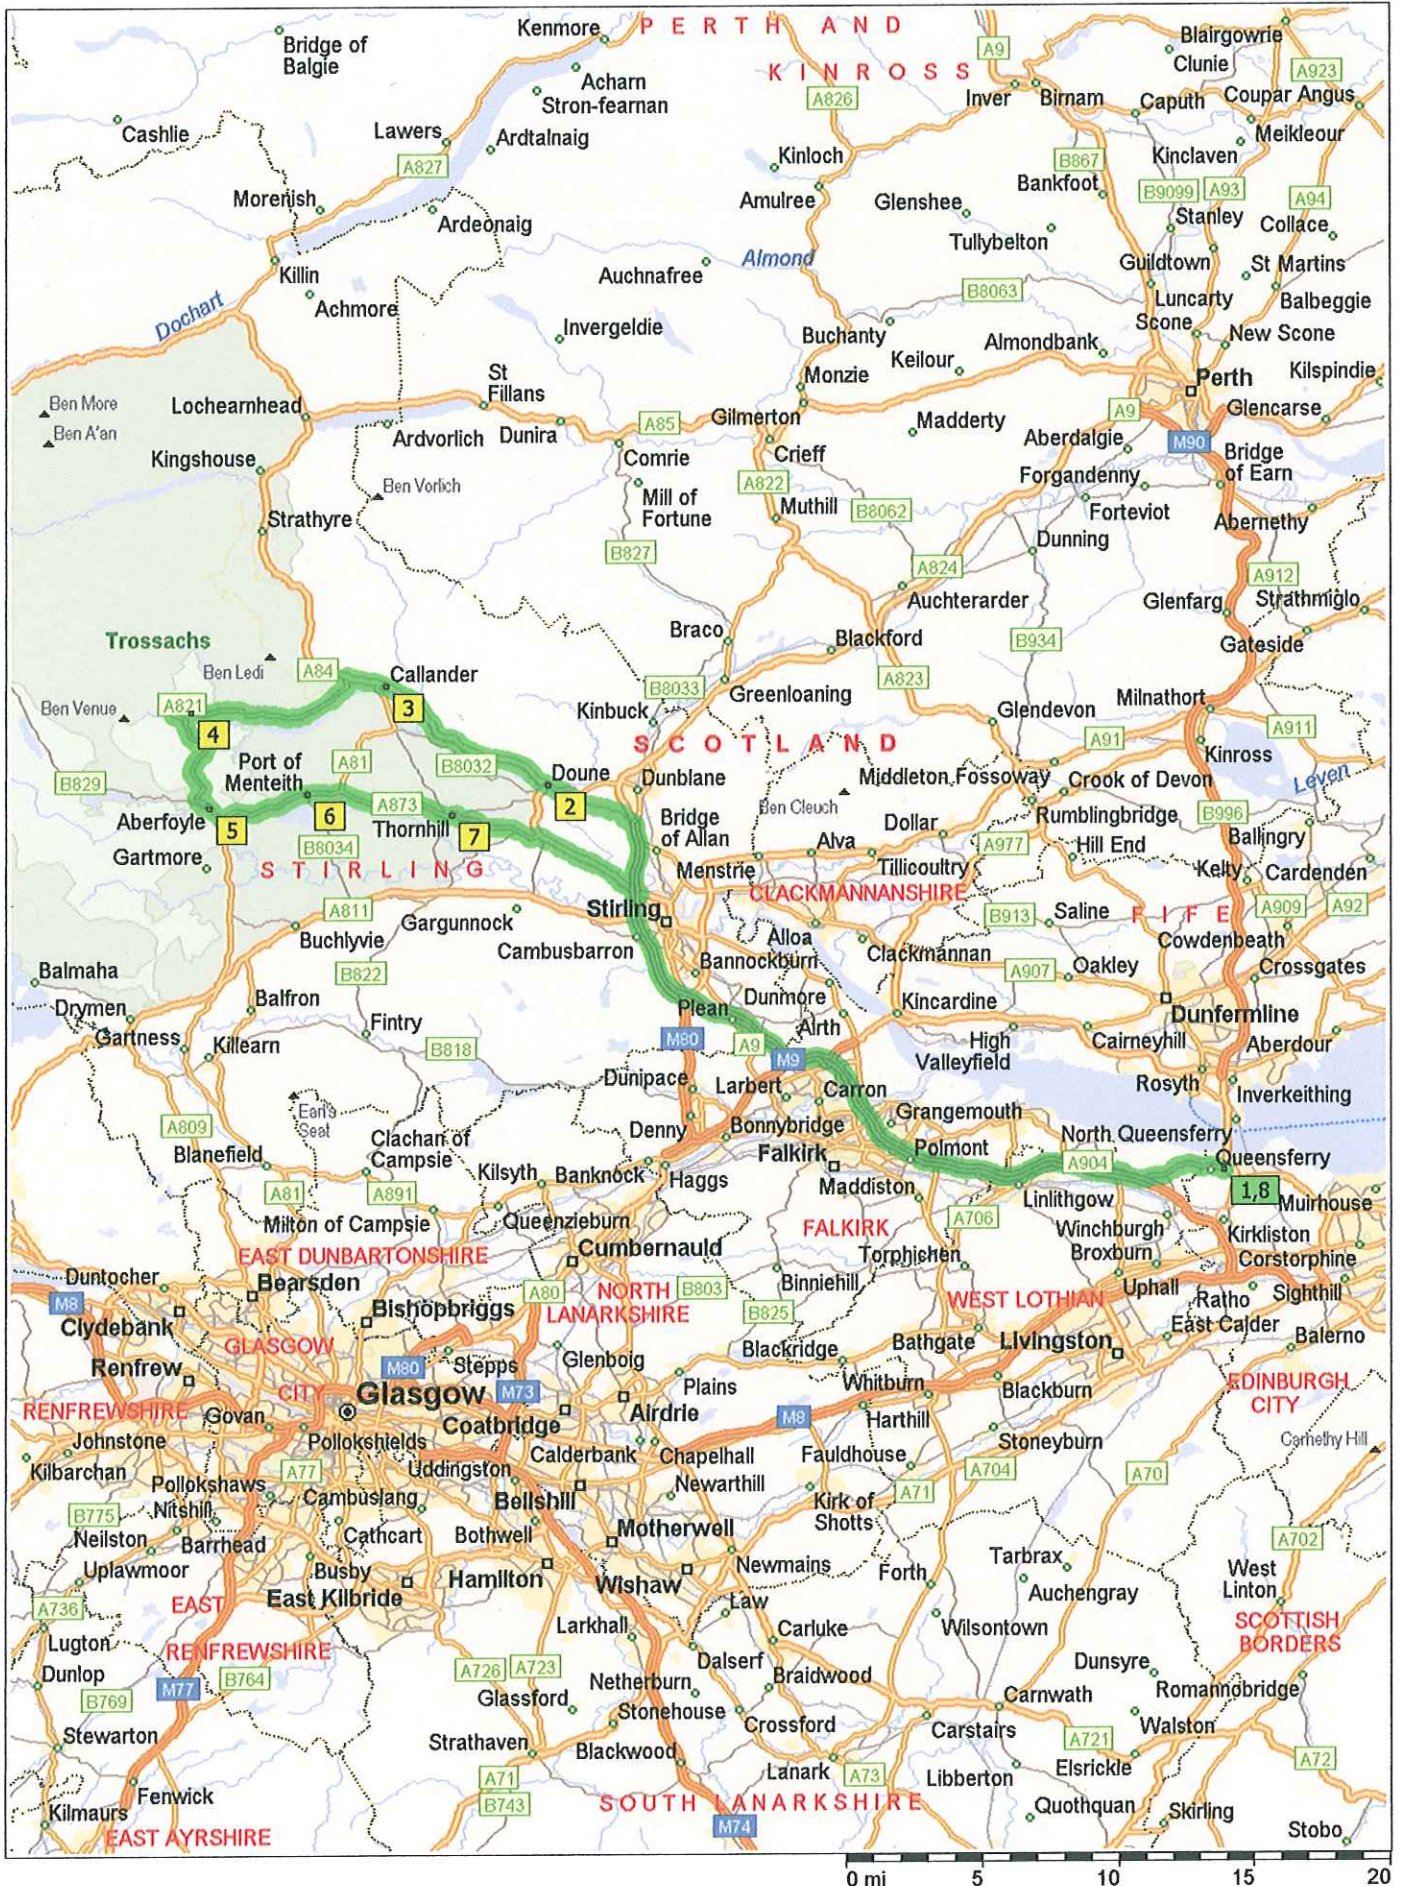

McDonald's Restaurants to McDonald's Restaurants

101.9 miles; 1 hour, 47 minutes

- 09:... 0.0 mi **1** Depart McDonald's Restaurants [Builyeon Road, South Queensferry, Edinburgh, EH30 9YJ, United Kingdom, Tel: +44 0131 331 5981] on Local road(s) (South) for 32 yds
- 09:... 0.1 mi Turn RIGHT (West) onto A904 [Builyeon Road] for 4.2 mi
- 09:... 4.3 mi Turn LEFT (South) onto B8046 for 0.2 mi
- 09:... 4.4 mi Take Ramp (RIGHT) onto M9 for 25.9 mi towards M9 / Stirling
- 09:... 30.4 mi At roundabout, take the FIRST exit onto B824 for 2.7 mi
- 09:... 33.1 mi Keep STRAIGHT onto B824 [Old Military Road] for 0.4 mi
- 09:... 33.5 mi Turn LEFT (West) onto A820 [Ardochbank] for 0.6 mi
- 09:... 34.1 mi **2** At Doune, stay on A820 [Balkerach Street] (West) for 0.2 mi
- 09:... 34.3 mi Bear RIGHT (West) onto A84 for 7.2 mi
- 09:... 41.4 mi **3** At Callander, stay on A84 [Main Street] (West) for 1.5 mi
- 09:... 42.9 mi Turn LEFT (South-West) onto A821 for 6.8 mi
- 09:... 49.8 mi Bear LEFT (South-West) onto Local road(s) for 43 yds
- 09:... 49.8 mi Turn LEFT (South) onto Local road(s) for 0.1 mi
- 09:... 49.9 mi **4** At Loch Achray, return North on Local road(s) for 0.1 mi
- 09:... 50.0 mi Turn LEFT (West) onto Local road(s) for 32 yds
- 09:... 50.1 mi Turn LEFT (West) onto A821 for 6.6 mi
- 10:... 56.7 mi **5** At Aberfoyle, stay on A821 [Main Street] (South-East) for 0.6 mi
- 10:... 57.3 mi Turn LEFT (North-East) onto A81 for 3.4 mi
- 10:... 60.7 mi **6** At Port of Menteith, stay on A81 (East) for 1.3 mi
- 10:... 62.0 mi Bear RIGHT (East) onto A873 for 4.4 mi
- 10:... 66.3 mi **7** At Thornhill, stay on A873 [Main Street] (East) for 3.5 mi
- 10:... 69.9 mi Turn RIGHT (East) onto A84 for 4.2 mi
- 10:... 74.1 mi At roundabout, take the THIRD exit onto Ramp for 0.4 mi towards M9 / M80 / Glasgow / Edinburgh
- 10:... 74.5 mi Merge onto M9 for 3.6 mi
- 10:... 78.1 mi Keep RIGHT onto Ramp for 0.4 mi towards M9 / Edinburgh / Kincardine Bridge
- 10:... 78.5 mi At Exit 9, keep RIGHT onto M9 for 18.8 mi
- 10:... 97.3 mi At Exit 2, keep LEFT onto Ramp for 0.2 mi towards B8046 / A904 / Uphall / Forth Road Bridge
- 10:... 97.5 mi Turn LEFT (North) onto B8046 for 0.1 mi
- 10:... 97.7 mi Turn RIGHT (East) onto A904 for 4.2 mi
- 10:... 101.9 ... Turn LEFT (North) onto Local road(s) for 32 yds
- 10:... 101.9 ... **8** Arrive McDonald's Restaurants [Builyeon Road, South Queensferry, Edinburgh, EH30 9YJ, United Kingdom, Tel: +44 0131 331 5981]