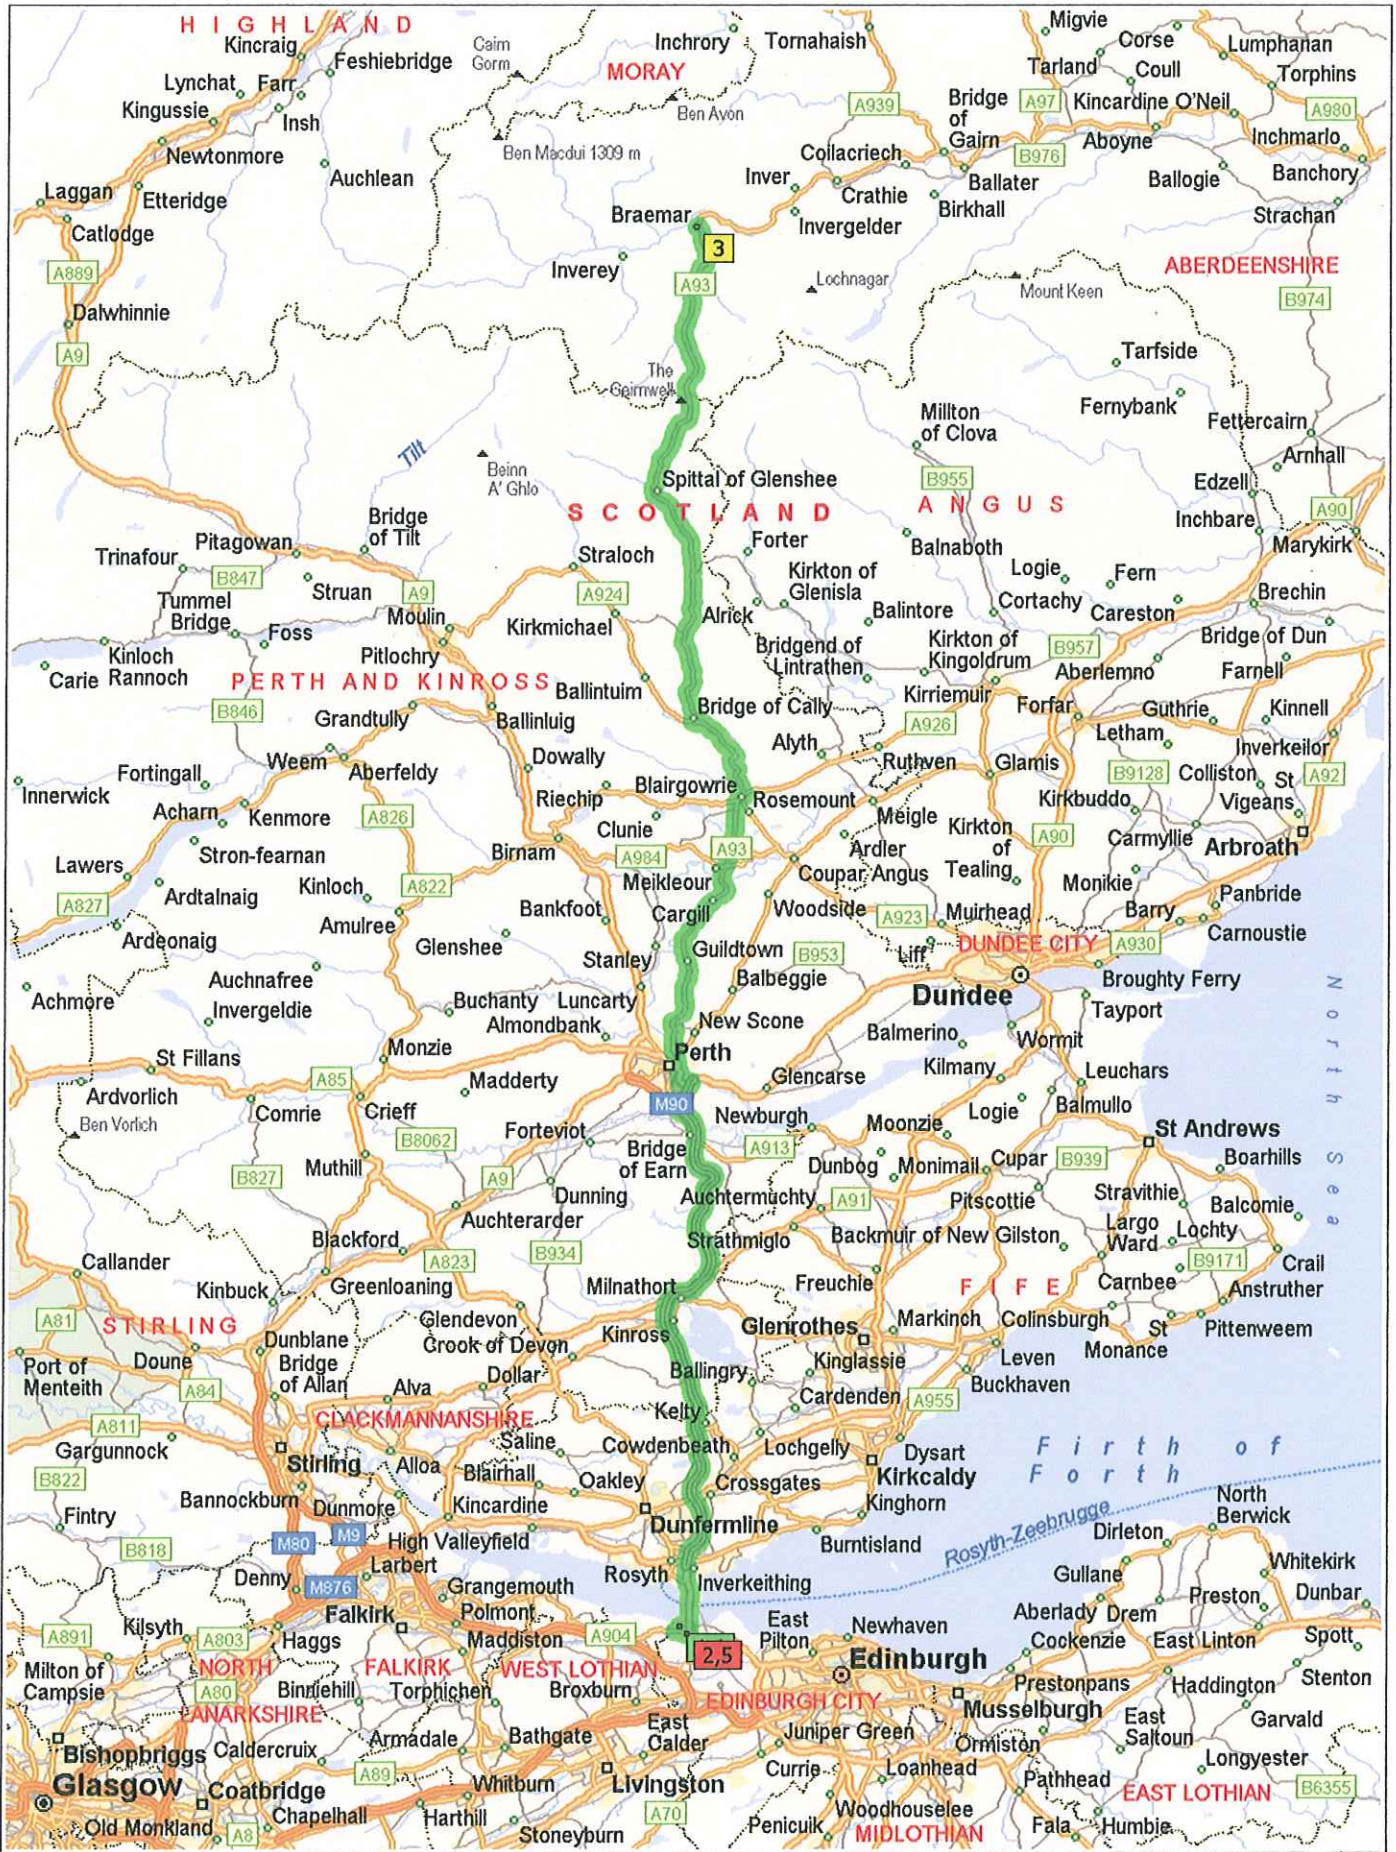

# EH30 9XE to McDonald's Restaurants

169.7 miles; 3 hours, 10 minutes

- 09:... 0.0 mi **1** Depart EH30 9XE on Springfield Place (East) for 98 yds
- 09:... 0.1 mi Turn RIGHT (South) onto Springfield Crescent for 153 yds
- 09:... 0.1 mi Turn RIGHT (West) onto B924 [Bo'ness Road] for 0.3 mi
- 09:... 0.5 mi Turn LEFT (East) onto A904 for 0.6 mi
- 09:... 1.1 mi Turn LEFT (North) onto Local road(s) for 32 yds
- 09:... 1.1 mi **2** At McDonald's Restaurants [Builyeon Road, South Queensferry, Edinburgh, EH30 9YJ, United Kingdom, Tel: +44 0131 331 5981], return South on Local road(s) for 32 yds
- 09:... 1.1 mi Turn LEFT (East) onto A904 [Builyeon Road] for 174 yds
- 09:... 1.2 mi At roundabout, take the FIRST exit onto Ramp for 0.2 mi
- 09:... 1.5 mi Merge onto A90 for 3.2 mi
- 09:... 4.7 mi At Exit 1, road name changes to M90 for 28.3 mi
- 09:... 33.0 mi At Exit 11, keep LEFT onto Ramp for 0.2 mi towards A85 / Perth / Braemar / Coupar Angus / Blairgowrie
- 09:... 33.3 mi Keep RIGHT to stay on Ramp for 0.2 mi
- 09:... 33.4 mi Keep LEFT to stay on Ramp for 54 yds towards A85 / A93 / A94 / Perth / Braemar / Coupar Angus
- 09:... 33.4 mi Keep STRAIGHT onto A85 for 1.8 mi
- 09:... 35.2 mi Bear RIGHT (North) onto A93 [Main Street] for 15.6 mi
- 09:... 50.8 mi Turn LEFT (North-West) onto A93 [Balmoral Road] for 33.4 mi
- 10:... 84.2 mi Turn LEFT (West) onto Invercauld Road for 174 yds
- 10:... 84.3 mi Road name changes to Mar Road for 43 yds
- 10:... 84.4 mi **3** At Braemar Tourist Information [Mar Road, Braemar, Ballater, AB35 5, United Kingdom, Tel: +44 1339-741600], return East on Mar Road for 43 yds
- 10:... 84.4 mi Road name changes to Invercauld Road for 174 yds
- 10:... 84.5 mi Turn RIGHT (South) onto A93 [Glenshee Road] for 33.4 mi
- 11:... 117.9 ... Turn RIGHT (South) onto A93 [Boat Brae] for 0.3 mi
- 11:... 118.2 ... Turn RIGHT (West) onto A923 [Reform Street] for 0.1 mi
- 11:... 118.4 ... Turn LEFT (South) onto A93 [Perth Street] for 15.1 mi
- 11:... 133.5 ... Bear LEFT (South) onto A85 [Gowrie Street] for 1.3 mi
- 11:... 134.8 ... Keep LEFT onto A90 for 0.2 mi
- 11:... 135.0 ... Keep STRAIGHT onto Ramp for 0.2 mi
- 11:... 135.2 ... Keep RIGHT to stay on Ramp for 0.2 mi
- 11:... 135.4 ... Take Ramp (RIGHT) onto M90 for 28.5 mi towards M90 / Crianlarich / Forth Road Bridge / Edinburgh / Stirling / Glasgow / Inverness
- 11:... 163.8 ... Road name changes to A90 for 3.2 mi
- 12:... 167.0 ... Keep LEFT onto Ramp for 0.2 mi
- 12:... 167.2 ... At roundabout, take the THIRD exit onto A904 [Builyeon Road] for 0.8 mi
- 12:... 168.1 ... Turn RIGHT (North-East) onto B924 [Bo'ness Road] for 0.3 mi
- 12:... 168.4 ... Turn LEFT (North) onto Springfield Crescent for 153 yds
- 12:... 168.5 ... Turn LEFT (West) onto Springfield Place for 98 yds
- 12:... 168.5 ... **4** At EH30 9XE, return East on Springfield Place for 98 yds
- 12:... 168.6 ... Turn RIGHT (South) onto Springfield Crescent for 153 yds
- 12:... 168.7 ... Turn RIGHT (West) onto B924 [Bo'ness Road] for 0.3 mi
- 12:... 169.0 ... Turn LEFT (East) onto A904 for 0.6 mi
- 12:... 169.6 ... Turn LEFT (North) onto Local road(s) for 32 yds