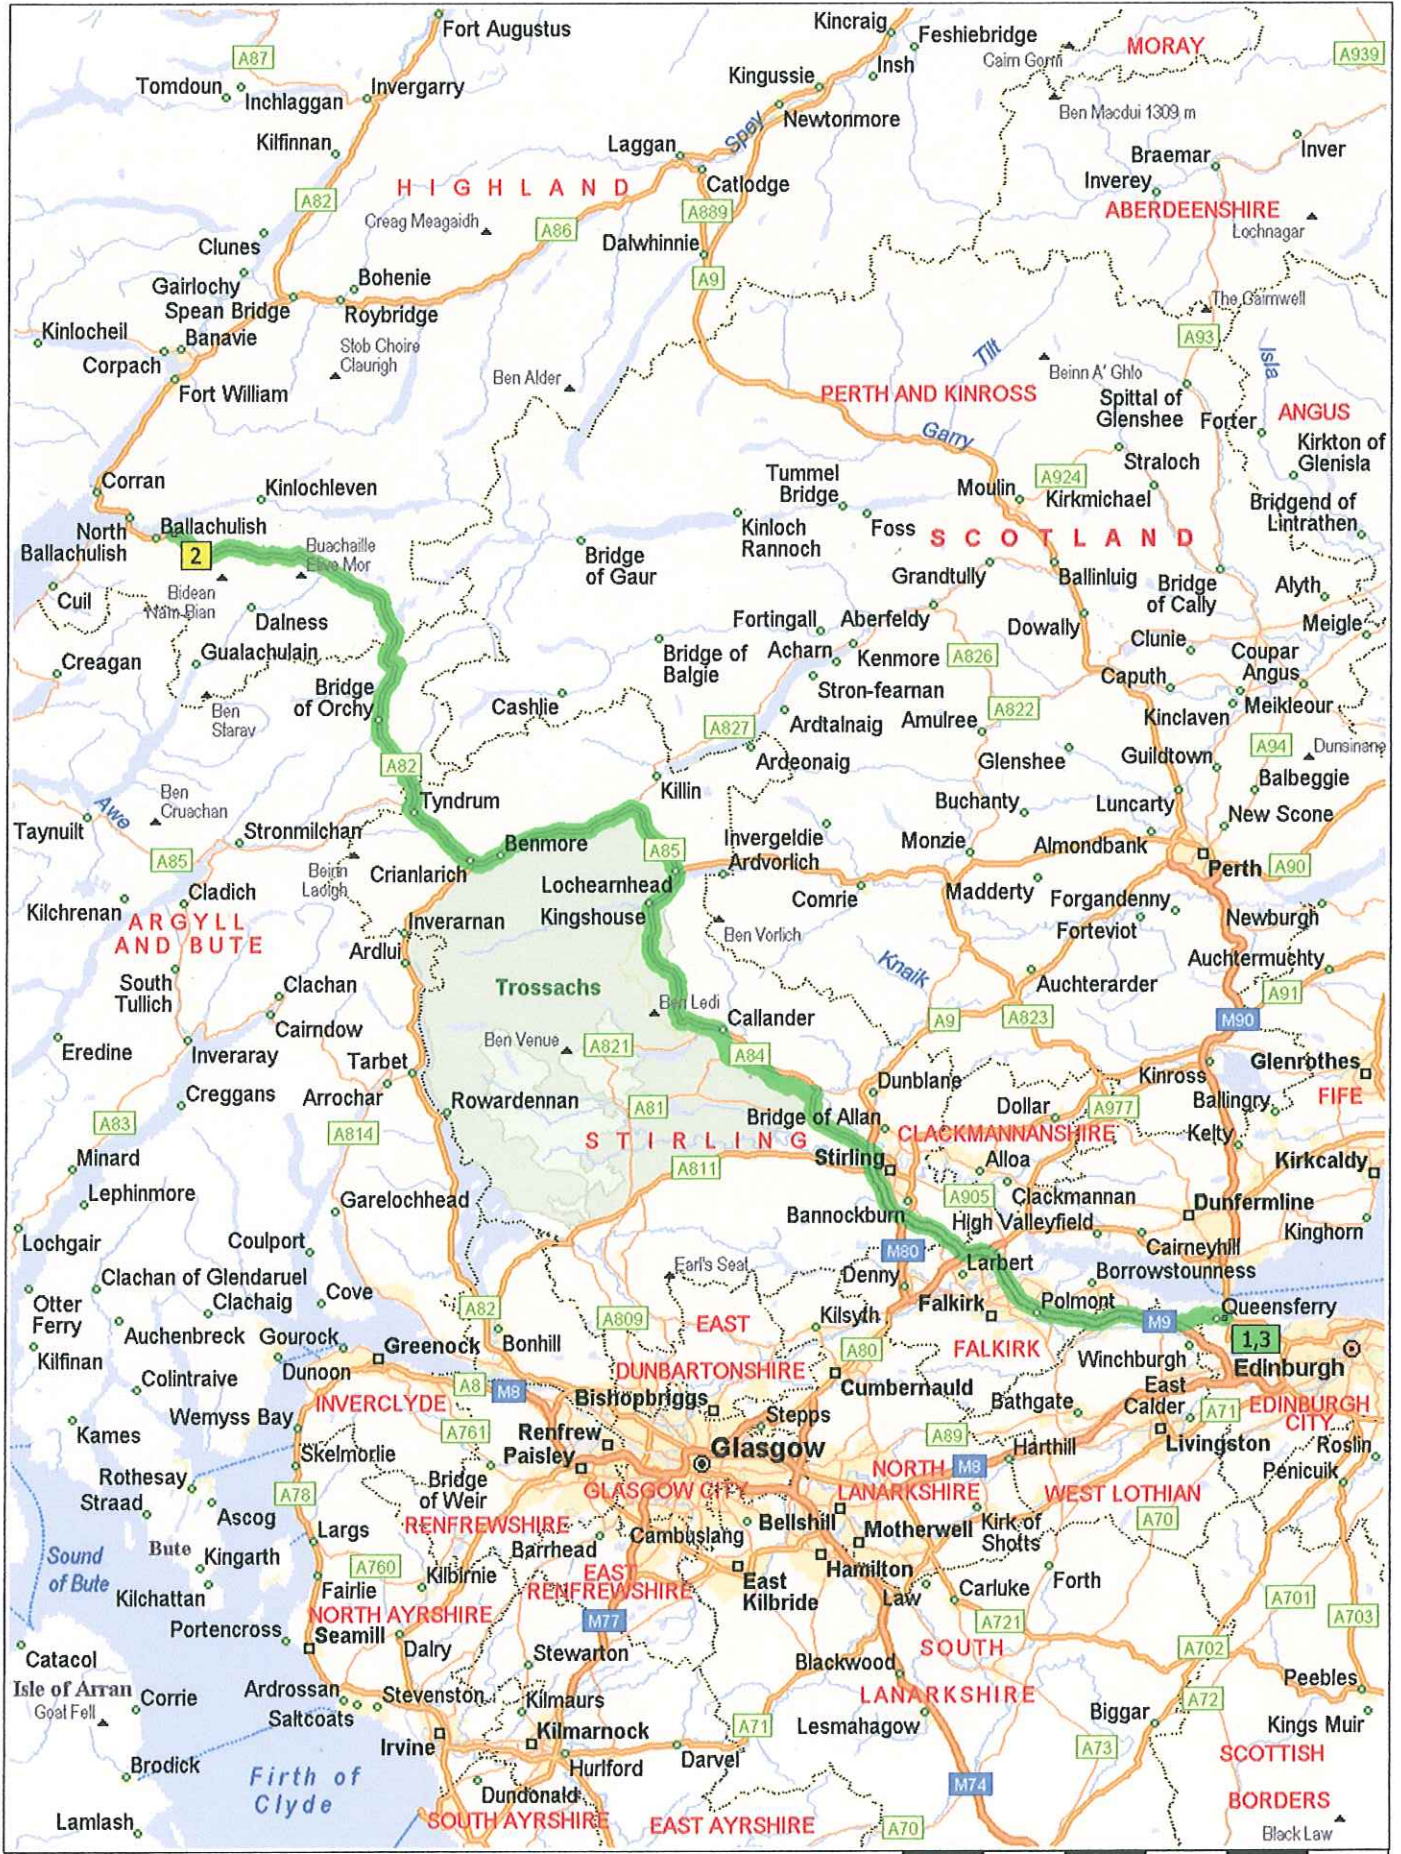

McDonald's Restaurants to McDonald's Restaurants

213.8 miles; 3 hours, 39 minutes

- 09:... 0.0 mi **1** Depart McDonald's Restaurants [Builyeon Road, South Queensferry, Edinburgh, EH30 9YJ, United Kingdom, Tel: +44 0131 331 5981] on Local road(s) (South) for 32 yds
- 09:... 0.1 mi Turn RIGHT (West) onto A904 [Builyeon Road] for 4.2 mi
- 09:... 4.3 mi Turn LEFT (South) onto B8046 for 0.2 mi
- 09:... 4.4 mi Take Ramp (RIGHT) onto M9 for 23.1 mi towards M9 / Stirling
- 09:... 27.5 mi At Exit 10, keep LEFT onto Ramp for 0.4 mi towards A84 / A85 / Stirling / Callander / Crianlarich
- 09:... 27.9 mi At roundabout, take the SECOND exit onto A84 for 5.7 mi
- 09:... 33.6 mi Turn LEFT (West) onto B8032 for 6.3 mi
- 09:... 40.0 mi Keep STRAIGHT onto A81 for 1.9 mi
- 09:... 41.8 mi Turn LEFT (West) onto A84 [Main Street] for 13.7 mi
- 09:... 55.5 mi Keep STRAIGHT onto A85 for 16.1 mi
- 10:... 71.6 mi Bear LEFT (West) onto A82 for 35.2 mi
- 10:... 106.8 ... **2** At Glencoe, return East on A82 for 35.2 mi
- 11:... 142.0 ... Keep LEFT onto A85 for 16.1 mi
- 11:... 158.1 ... Keep STRAIGHT onto A84 for 13.7 mi
- 11:... 171.8 ... Turn RIGHT (South) onto A81 [Bridge Street] for 1.9 mi
- 12:... 173.6 ... Keep STRAIGHT onto B8032 for 6.3 mi
- 12:... 180.0 ... Turn RIGHT (South) onto A84 for 6.0 mi
- 12:... 186.0 ... At roundabout, take the THIRD exit onto Ramp for 0.4 mi towards M9 / M80 / Glasgow / Edinburgh
- 12:... 186.4 ... Merge onto M9 for 3.6 mi
- 12:... 190.0 ... Keep RIGHT onto Ramp for 0.4 mi towards M9 / Edinburgh / Kincardine Bridge
- 12:... 190.4 ... At Exit 9, keep RIGHT onto M9 for 18.8 mi
- 12:... 209.2 ... At Exit 2, keep LEFT onto Ramp for 0.2 mi towards B8046 / A904 / Uphall / Forth Road Bridge
- 12:... 209.4 ... Turn LEFT (North) onto B8046 for 0.1 mi
- 12:... 209.6 ... Turn RIGHT (East) onto A904 for 4.2 mi
- 12:... 213.8 ... Turn LEFT (North) onto Local road(s) for 32 yds
- 12:... 213.8 ... **3** Arrive McDonald's Restaurants [Builyeon Road, South Queensferry, Edinburgh, EH30 9YJ, United Kingdom, Tel: +44 0131 331 5981]