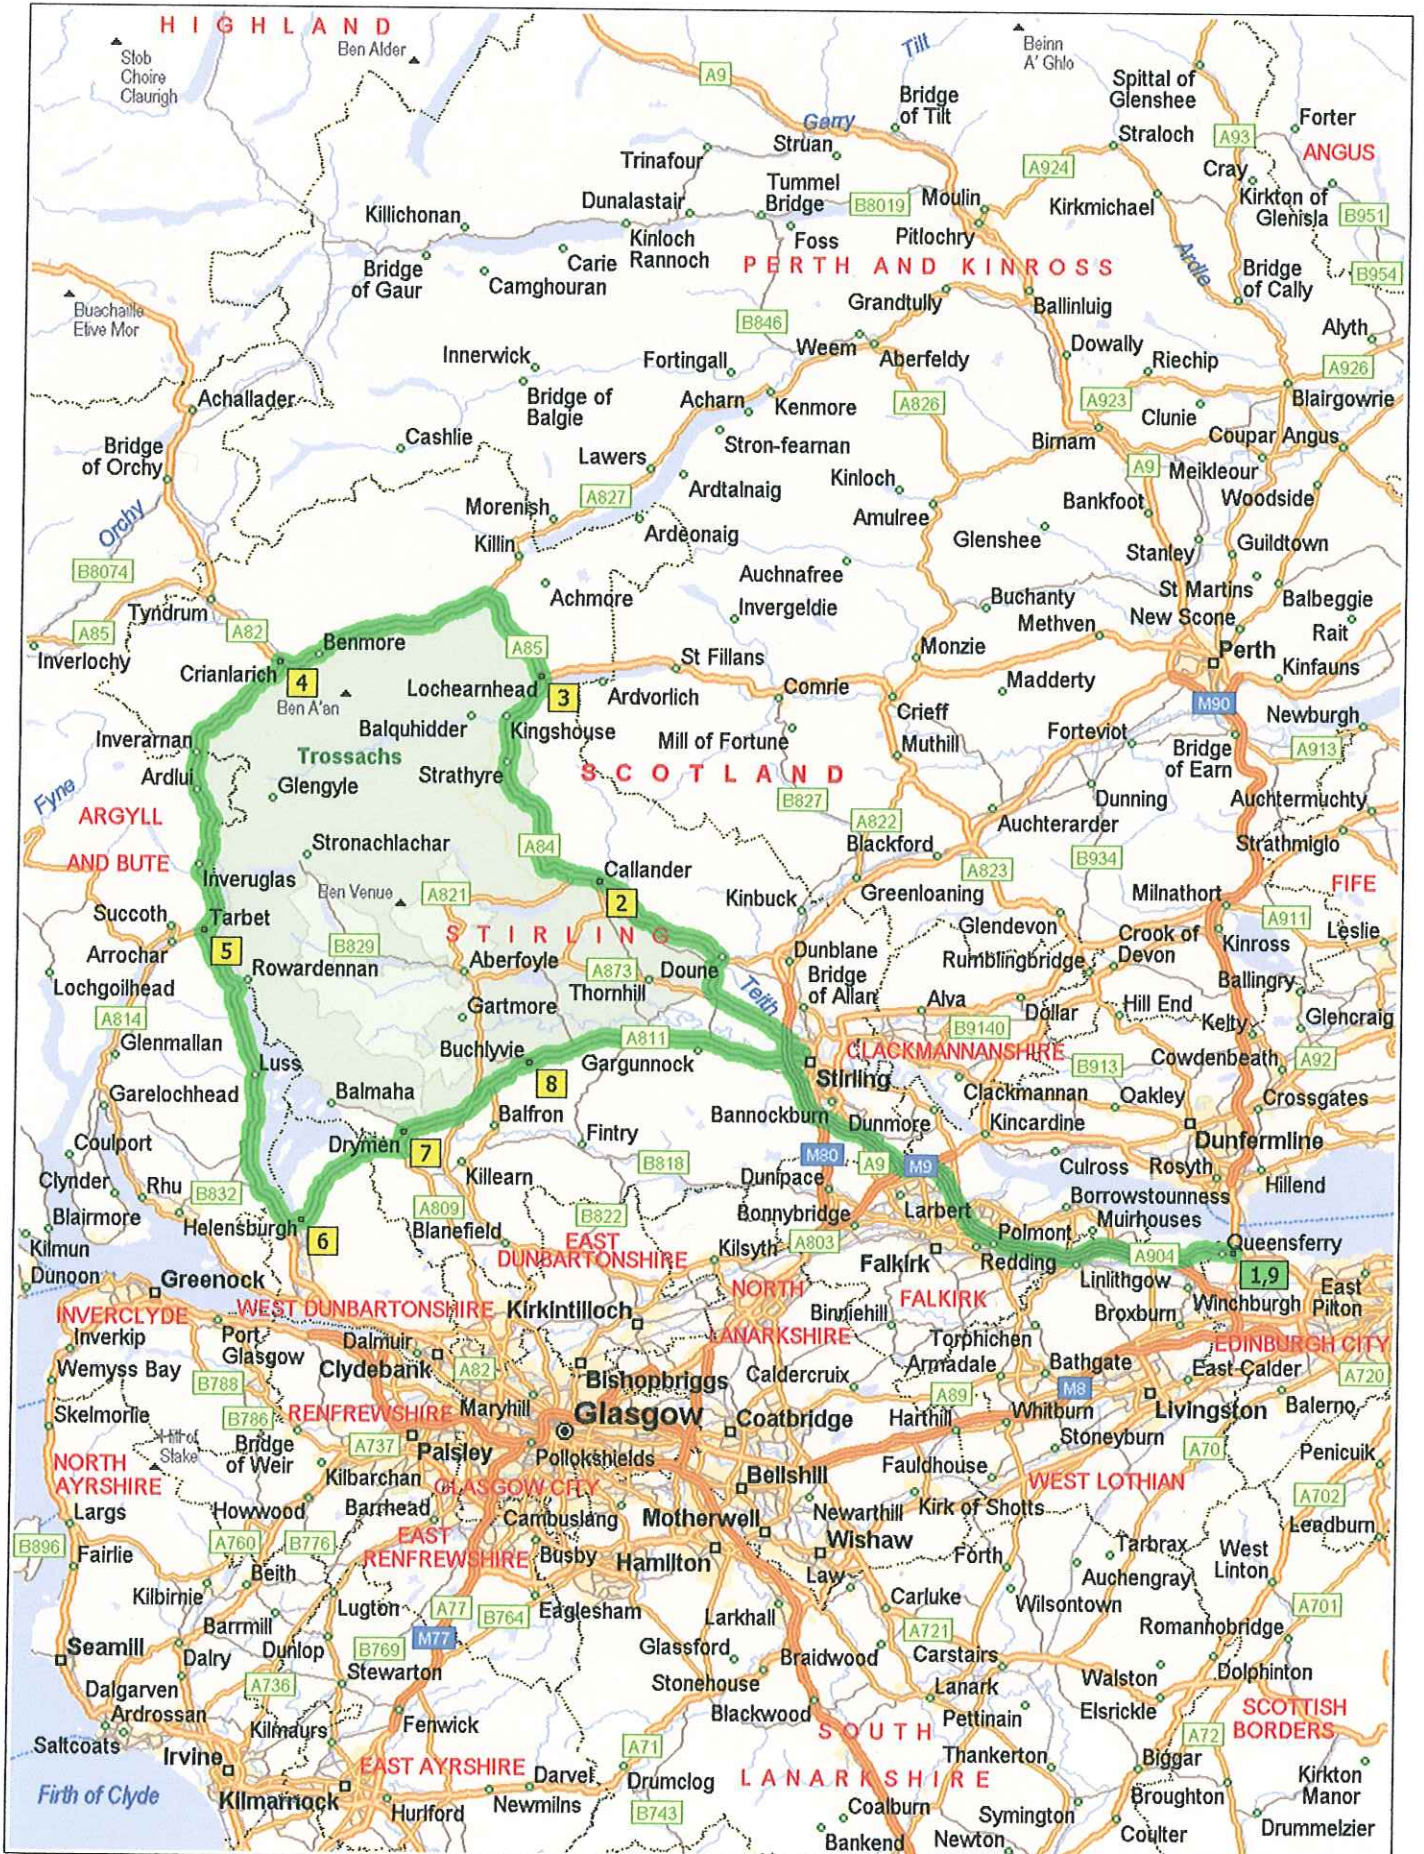

# McDonald's Restaurants to McDonald's Restaurants

162.4 miles; 2 hours, 51 minutes

0 mi 5 10 15 20 25

- 09:... 0.0 mi **1** Depart McDonald's Restaurants [Builyeon Road, South Queensferry, Edinburgh, EH30 9YJ, United Kingdom, Tel: +44 0131 331 5981] on Local road(s) (South) for 32 yds
- 09:... 0.1 mi Turn RIGHT (West) onto A904 [Builyeon Road] for 4.2 mi
- 09:... 4.3 mi Turn LEFT (South) onto B8046 for 0.2 mi
- 09:... 4.4 mi Take Ramp (RIGHT) onto M9 for 23.1 mi towards M9 / Stirling
- 09:... 27.5 mi At Exit 10, keep LEFT onto Ramp for 0.4 mi towards A84 / A85 / Stirling / Callander / Crianlarich
- 09:... 27.9 mi At roundabout, take the SECOND exit onto A84 for 13.3 mi
- 09:... 41.3 mi **2** At Callander, stay on A84 [Main Street] (West) for 14.0 mi
- 09:... 55.3 mi **3** At Lochearnhead, stay on A84 (North) for 32 yds
- 09:... 55.3 mi Keep STRAIGHT onto A85 for 16.1 mi
- 10:... 71.4 mi **4** At Crianlarich, turn LEFT (South) onto A82 for 16.3 mi
- 10:... 87.7 mi **5** At Tarbet, stay on A82 (West) for 16.1 mi
- 10:... 103.8 ... At roundabout, take the FIRST exit onto A811 for 0.3 mi
- 10:... 104.1 ... At roundabout, take the FIRST exit onto Old Luss Road for 120 yds
- 10:... 104.1 ... At roundabout, take the THIRD exit onto Balloch Road for 0.5 mi
- 10:... 104.6 ... **6** At Balloch, stay on Balloch Road (East) for 164 yds
- 10:... 104.7 ... Turn RIGHT (South-East) onto Carrochan Road for 0.1 mi
- 10:... 104.8 ... At roundabout, take the FIRST exit onto A811 [Lomond Road] for 6.8 mi
- 10:... 111.6 ... Turn LEFT (North) onto A811 for 0.6 mi
- 10:... 112.2 ... Turn LEFT (West) onto B858 for 0.4 mi
- 11:... 112.6 ... Bear LEFT (North-West) onto B858 [Old Gartmore Road] for 43 yds
- 11:... 112.6 ... **7** At Drymen, stay on B858 [Old Gartmore Road] (North) for 43 yds
- 11:... 112.6 ... Bear RIGHT (East) onto B858 [Stirling Road] for 0.5 mi
- 11:... 113.1 ... Turn LEFT (North-East) onto A811 [Stirling Road] for 3.0 mi
- 11:... 116.1 ... Turn LEFT (North) onto A81, then immediately turn RIGHT (East) onto A811 for 3.8 mi
- 11:... 119.9 ... Turn LEFT (North-West) onto B835 [The Loan] for 32 yds
- 11:... 119.9 ... **8** At Buchlyvie, return East on B835 [The Loan] for 32 yds
- 11:... 120.0 ... Turn LEFT (East) onto A811 [Main Street] for 5.8 mi
- 11:... 125.8 ... At roundabout, take the SECOND exit onto A811 for 7.8 mi
- 11:... 133.6 ... Turn LEFT (North) onto B8051 [Raploch Road] for 0.3 mi
- 11:... 133.9 ... At roundabout, take the FIRST exit onto B8051 for 0.5 mi
- 11:... 134.5 ... Keep LEFT onto Local road(s) for 43 yds
- 11:... 134.5 ... At roundabout, take the FIRST exit onto Local road(s) for 54 yds
- 11:... 134.5 ... Keep STRAIGHT onto B8051 for 0.1 mi
- 11:... 134.6 ... Keep LEFT onto Local road(s) for 76 yds
- 11:... 134.7 ... At roundabout, take the FIRST exit onto Ramp for 0.3 mi towards M9 / M80 / Glasgow / Edinburgh
- 11:... 135.0 ... Merge onto M9 for 3.6 mi
- 11:... 138.6 ... Keep RIGHT onto Ramp for 0.4 mi towards M9 / Edinburgh / Kincardine Bridge
- 11:... 139.0 ... At Exit 9, keep RIGHT onto M9 for 18.8 mi
- 11:... 157.8 ... At Exit 2, keep LEFT onto Ramp for 0.2 mi towards B8046 / A904 / Uphall / Forth Road Bridge
- 11:... 158.0 ... Turn LEFT (North) onto B8046 for 0.1 mi
- 11:... 158.1 ... Turn RIGHT (East) onto A904 for 4.2 mi
- 11:... 162.4 ... Turn LEFT (North) onto Local road(s) for 32 yds